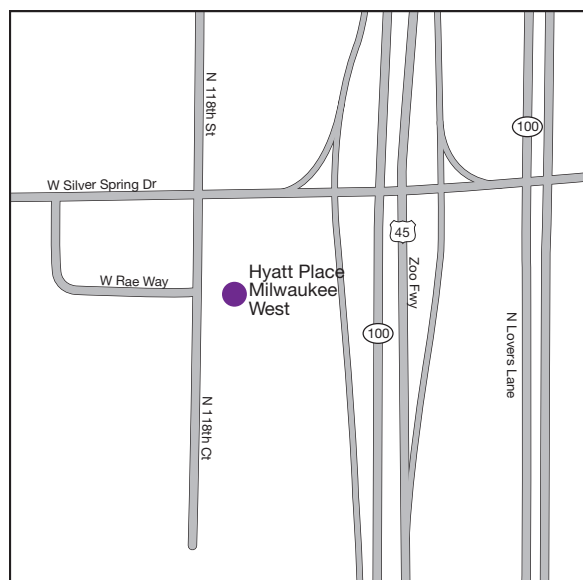

### LOCAL ATTRACTIONS

- Milwaukee County Zoo
- Miller / Coors Brewery
- Captain Frederick Pabst Mansion
- Potawatomi Bingo Casino
- Mitchell Park Domes
- Harley Davidson Museum
- Humphrey Imax Dome / Milwaukee Public Museum

### TRANSPORTATION

- 20 minutes to General Mitchell International Airport
- 15 minutes to Downtown Milwaukee
- 5 miles to Mayfair Shopping Mall